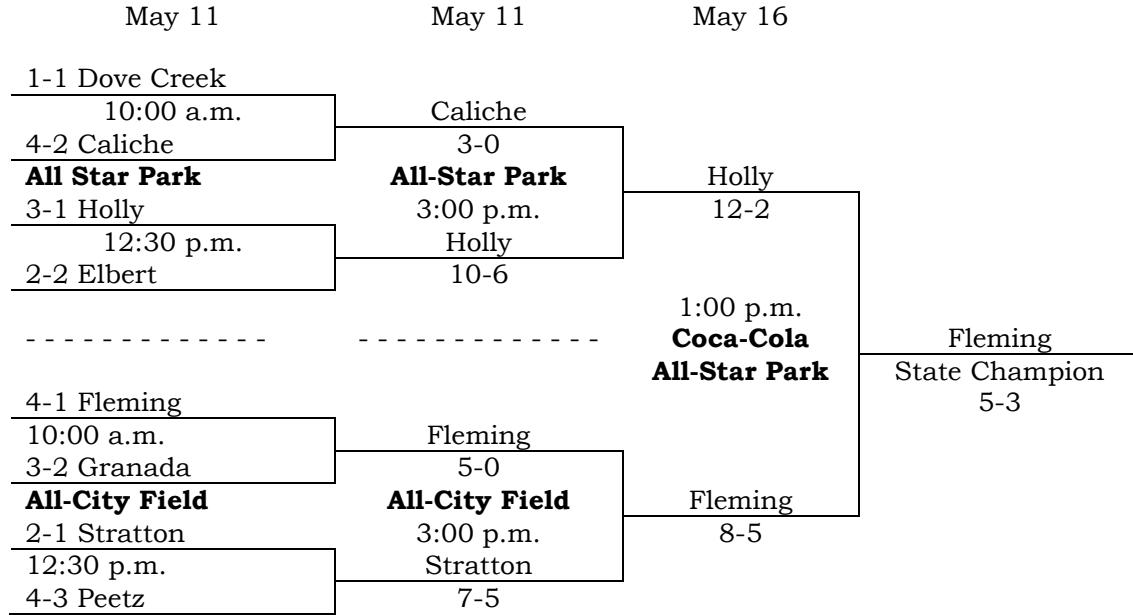

2013 Class 1A Regional/State Bracket

Note: Home team will be determined by coin flip prior to championship game.